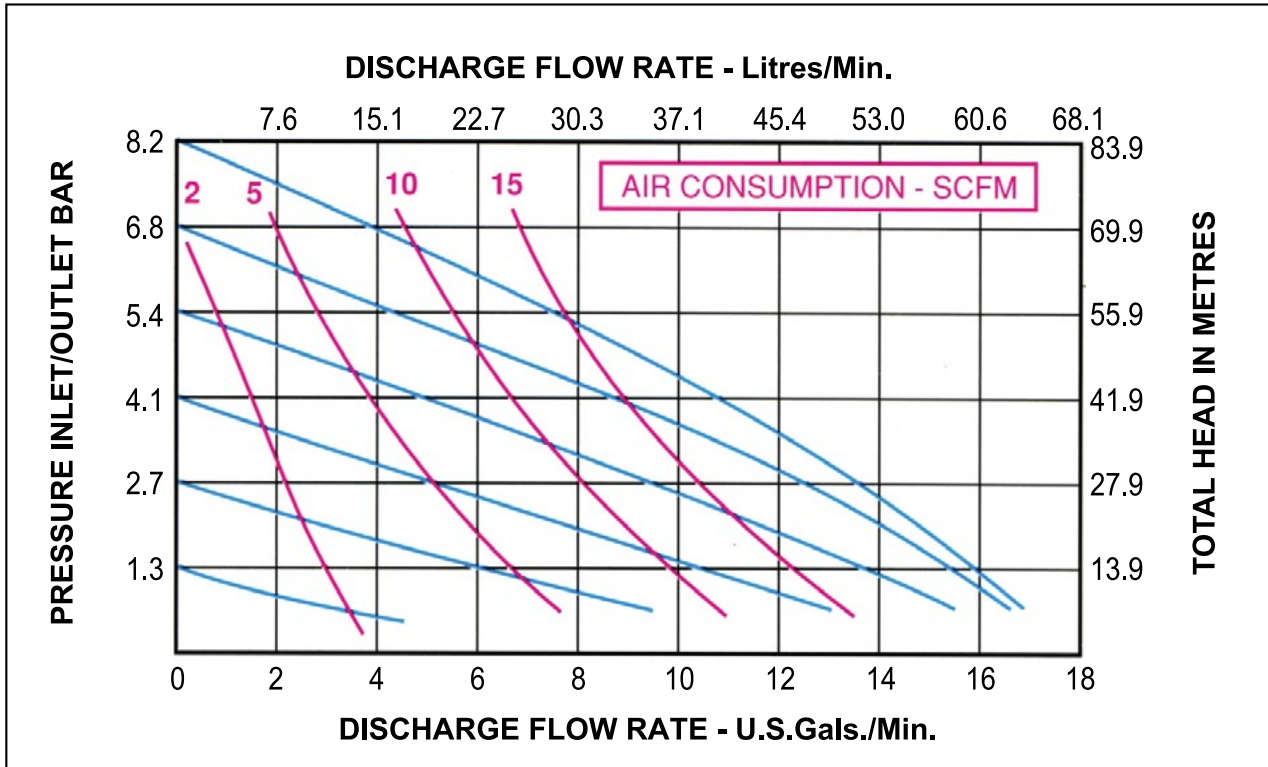

## Performance Curves

### AD Series - 15mm Range

Based on water-flooded suction)

AQUA002b