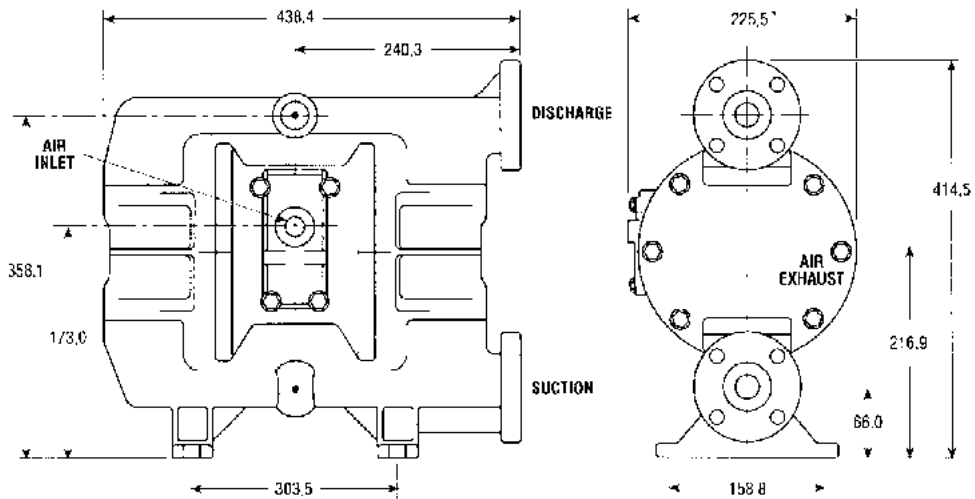

## Dimensions

### AD Series - 25mm Range

#### Metallic

Dimensions shown in mm

\*Approximate Dimension with Muffler - 260.4