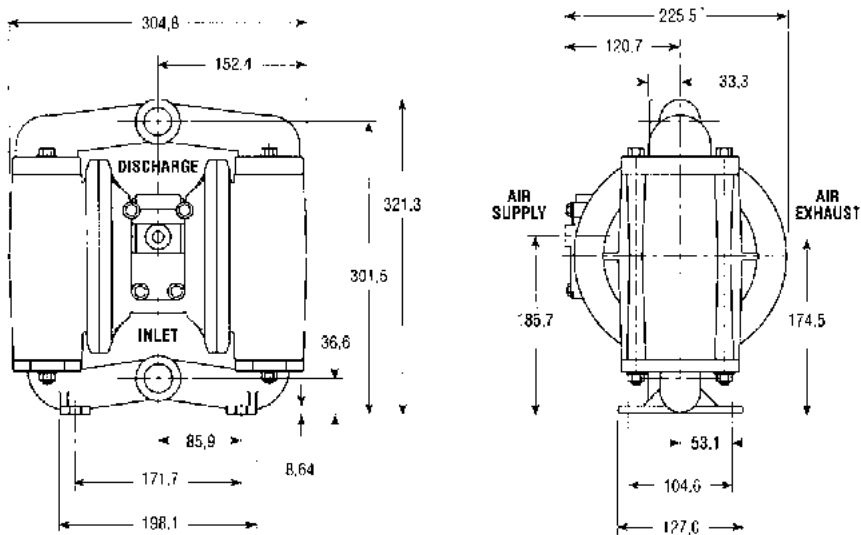

## Dimensions

### AD Series - 25mm Range

#### Metallic

Dimensions shown in mm

\*Approximate Dimension with Muffler - 260.4