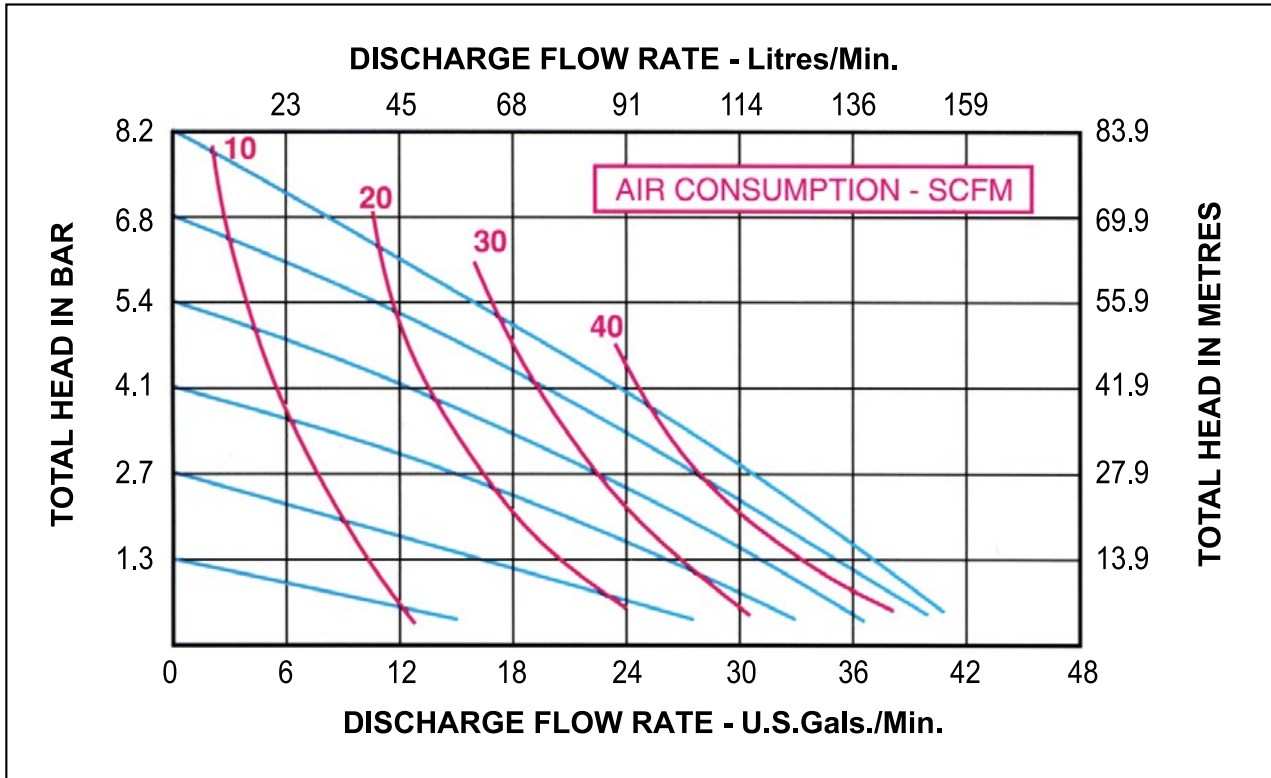

## Performance Curves

### AD Series - 25mm Range

(Based on water-flooded suction)

AQUA002b