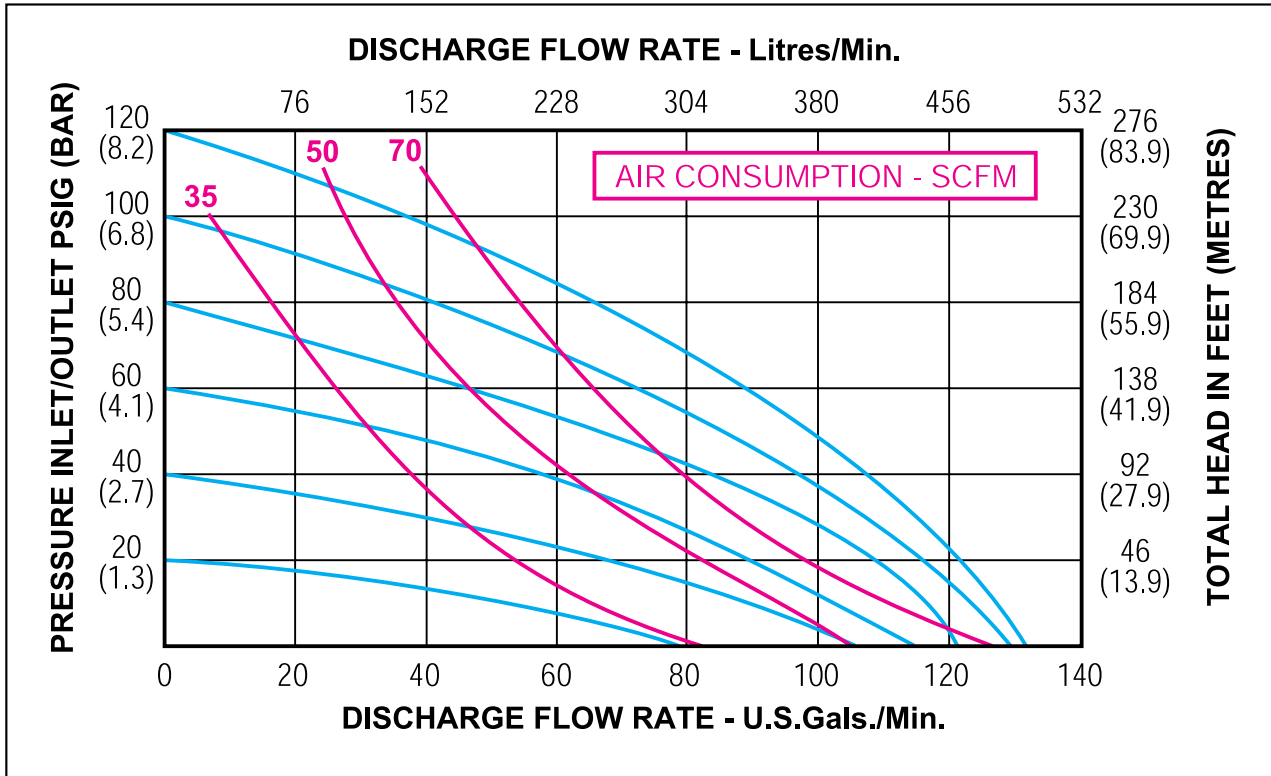

Performance Curves

AD Series - 40mm Range

(Based on water-flooded suction)

AQUA002b