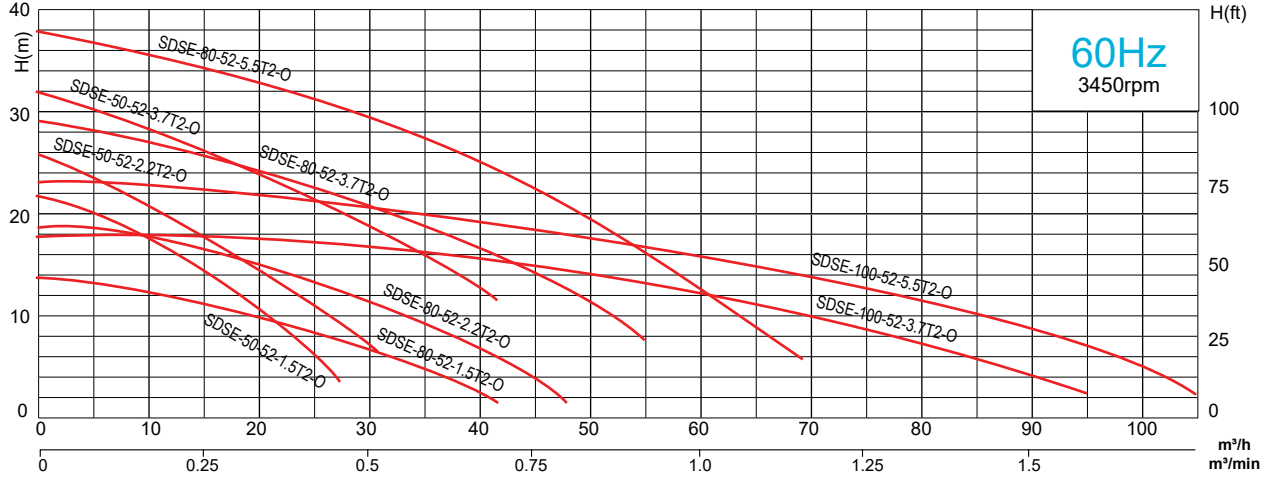

AQUA0008

Exclusively Distributed by

• mtp.com.au • sales@mtp.com.au • 1800 733 687

Performance Curves

SDS Series

Model (60Hz)	Outlet	Motor Power		Rated Current (380v)	Rated Capacity		Rated Head	Max Capacity		Max Head	Impeller Passage	N.W	G.W	Packing Dimension
	mm	kW	HP	A	m³/h	m³/min	m	m³/h	m³/min	m	mm	kg	kg	mm
SDSE-50-52-1.5T2-O	50	1.5	2	3.5	15	0.25	15	27	0.45	22	8.5	39	43	690x270x315
SDSE-80-52-1.5T2-O	80	1.5	2	3.5	27	0.45	9	42	0.70	14	8.5	39	43	690x270x315
SDSE-50-52-2.2T2-O	50	2.2	3	5.1	20	0.33	18	31	0.52	26	8.5	42	46	690x270x315
SDSE-80-52-2.2T2-O	80	2.2	3	5.1	36	0.6	11	47	0.92	19	8.5	42	46	690x270x315
SDSE-50-52-3.7T2-O	50	3.7	5	8.0	18	0.3	26	42	0.70	32	8.5	60	66	730x320x315
SDSE-80-52-3.7T2-O	80	3.7	5	8.0	35	0.58	18.5	57	0.95	31	8.5	60	66	730x320x345
SDSE-100-52-3.7T2-O	100	3.7	5	8.0	60	1.0	11.5	95	1.58	18	8.5	61	67	730x320x345
SDSE-80-52-5.5T2-O	80	5.5	7.5	11.6	45	0.75	22	69	1.15	38	8.5	68	74	730x320x345
SDSE-100-52-5.5T2-O	100	5.5	7.5	11.6	60	1.0	16	105	1.75	23	8.5	71	75	770x320x365
SDSE-100-52-7.5T2-O	100	7.5	10	15.4	60	1.0	26	84	1.40	40	11.5	116	129	965x395x455
SDSE-150-52-7.5T2-O	150	7.5	10	15.4	80	1.33	20.5	130	2.17	31	19.5	133	142	965x395x455
SDSE-100-52-11T2-O	100	11	15	22.5	60	1.0	32	89	1.48	50	11.5	119	129	975x395x455
SDSE-150-52-11T2-O	150	11	15	22.5	90	1.5	25	150	2.5	36	19.5	134	157	975x395x455