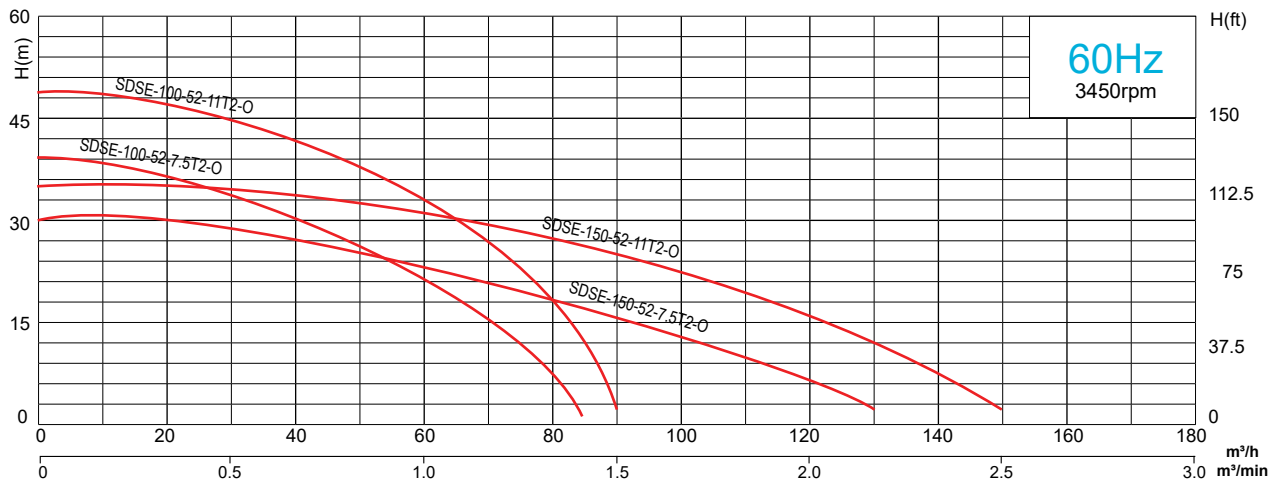

AQUA0008

Exclusively Distributed by

• mtp.com.au • sales@mtp.com.au • 1800 733 687

Performance Curves

SDS Series

Model (60Hz)	Outlet	Motor Power		Rated Current (380v)	Rated Capacity		Rated Head	Max Capacity		Max Head	Impeller Passage	N.W	G.W	Packing Dimension
	mm	kW	HP	A	m³/h	m³/min	m	m³/h	m³/min	m	mm	kg	kg	mm
SDSE-50-52-1.5T2-O	50	1.5	2	3.5	15	0.25	15	27	0.45	22	8.5	39	43	690x270x315
SDSE-80-52-1.5T2-O	80	1.5	2	3.5	27	0.45	9	42	0.70	14	8.5	39	43	690x270x315
SDSE-50-52-2.2T2-O	50	2.2	3	5.1	20	0.33	18	31	0.52	26	8.5	42	46	690x270x315
SDSE-80-52-2.2T2-O	80	2.2	3	5.1	36	0.6	11	47	0.92	19	8.5	42	46	690x270x315
SDSE-50-52-3.7T2-O	50	3.7	5	8.0	18	0.3	26	42	0.70	32	8.5	60	66	730x320x315
SDSE-80-52-3.7T2-O	80	3.7	5	8.0	35	0.58	18.5	57	0.95	31	8.5	60	66	730x320x345
SDSE-100-52-3.7T2-O	100	3.7	5	8.0	60	1.0	11.5	95	1.58	18	8.5	61	67	730x320x345
SDSE-80-52-5.5T2-O	80	5.5	7.5	11.6	45	0.75	22	69	1.15	38	8.5	68	74	730x320x345
SDSE-100-52-5.5T2-O	100	5.5	7.5	11.6	60	1.0	16	105	1.75	23	8.5	71	75	770x320x365
SDSE-100-52-7.5T2-O	100	7.5	10	15.4	60	1.0	26	84	1.40	40	11.5	116	129	965x395x455
SDSE-150-52-7.5T2-O	150	7.5	10	15.4	80	1.33	20.5	130	2.17	31	19.5	133	142	965x395x455
SDSE-100-52-11T2-O	100	11	15	22.5	60	1.0	32	89	1.48	50	11.5	119	129	975x395x455
SDSE-150-52-11T2-O	150	11	15	22.5	90	1.5	25	150	2.5	36	19.5	134	157	975x395x455