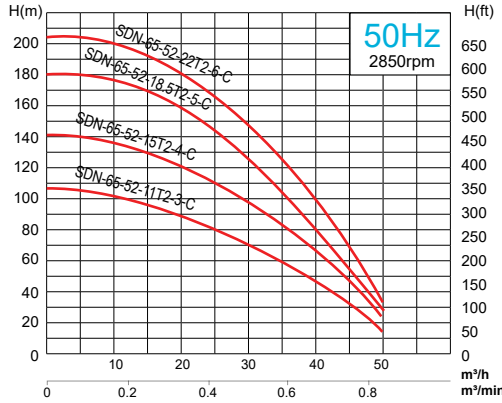

Performance Curves

SDN Series

Model (50/50Hz)	Motor Power		Rated Current (380V)	Outlet	Rated Capacity	Rated Head	Max Capacity	Max Head	Impeller Passage
	kW	HP	A	mm	m³/h	m	m³/h	m	mm
SDN-65-52-11T2-3-C	11	15	22	65	20	90	50	106	6
SDN-80-52-11T2-2-C	11	15	22	80	40	55	90	63	8
SDN-65-52-15T2-4-C	15	20	31	65	20	125	50	142	6
SDN-80-52-15T2-3-C	15	20	31	80	40	80	90	90	8
SDN-100-52-15T2-2-C	15	20	31	100	60	50	90	73	10
SDN-150-52-15T2-2-C	15	20	31	150	100	33	142	60	10
SDN-65-52-18.5T2-5-C	18.5	25	37.2	65	20	160	50	178	6
SDN-80-52-18.5T2-3-C	18.5	25	37.2	80	40	95	90	108	8
SDN-100-52-18.5T2-2-C	18.5	25	37.2	100	60	60	90	81	10
SDN-150-52-18.5T2-2-C	18.5	25	37.2	150	100	44	142	68	10
SDN-65-52-22T2-6-C	22	30	45	65	20	180	50	204	6
SDN-80-52-22T2-4-C	22	30	45	80	40	115	90	127	8
SDN-80-52-25T2-4-C	25	34	51	80	40	125	90	144	8
SDN-100-52-25T2-3-C	25	34	51	100	60	90	90	123	10
SDN-150-52-25T2-3-C	25	34	51	150	100	55	142	95	10
SDN-80-52-30T2-5-C	30	40	60.2	80	40	150	90	170	8
SDN-150-52-30T2-3-C	30	40	60.2	150	100	66	142	102	10
SDN-150-52-37T2-2-C	37	50	68	150	100	75	180	95	15
SDN-150-52-45T2-2-C	45	60	82	150	100	90	180	108	15
SDN-150-52-55T2-2-C	55	75	100	150	100	100	190	115	15
SDN-150-52-75T2-3-C	75	100	134	150	100	145	190	165	15

AQUA00013

Exclusively Distributed by

• mtp.com.au • sales@mtp.com.au • 1800 733 687

Performance Curves

SDN Series

Model (50/50Hz)	Motor Power		Rated Current (380V)	Motor Protector	Outlet mm	Rated Capacity m³/h	Rated Head m	Max Capacity m³/h	Max Head m	Impeller Passage mm
	kW	HP	A							
SDN-50-52-2.2T2-2-C	2.2	3	5.4	Built-in	50	10	34	30	38	6
SDN-65-52-2.2T2-1-C	2.2	3	5.4	Built-in	65	25	17	35	21	6
QXN10/2-3	3	4	7.2	Built-in	50	10	45	30	47	6
QXN12.5/2-4	4	5.5	8.8	Built-in	50	12.5	50	37	53	6
SDN-65-52-4.0T2-2-C	4	5.5	8.8	Built-in	65	25	30	40	43	6
QXN15/2-5.5	5.5	7.5	11.7	Built-in	50	15	57	35	59	6
QXN25/2-5.5	5.5	7.5	11.7	Built-in	65	25	45	40	62	6
QXN25/3-7.5	7.5	10	15.7	Built-in	65	25	60	45	76	6
QXN25/3-9.2	9.2	12.5	19.1	-	65	25	75	45	96	6