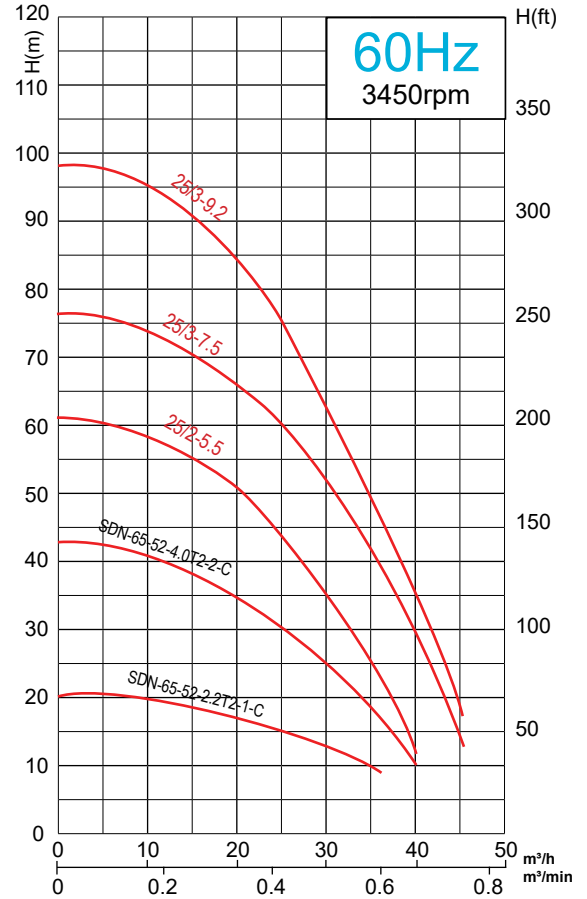

Performance Curves

SDN Series

Model (50/50Hz)	Motor Power		Rated Current (380V)	Outlet	Rated Capacity	Rated Head	Max Capacity	Max Head	Impeller Passage
	kW	HP	A	mm	m³/h	m	m³/h	m	mm
SDN-65-52-11T2-3-C	11	15	22	65	20	90	50	106	6
SDN-80-52-11T2-2-C	11	15	22	80	40	55	90	63	8
SDN-65-52-15T2-4-C	15	20	31	65	20	125	50	142	6
SDN-80-52-15T2-3-C	15	20	31	80	40	80	90	90	8
SDN-100-52-15T2-2-C	15	20	31	100	60	50	90	73	10
SDN-150-52-15T2-2-C	15	20	31	150	100	33	142	60	10
SDN-65-52-18.5T2-5-C	18.5	25	37.2	65	20	160	50	178	6
SDN-80-52-18.5T2-3-C	18.5	25	37.2	80	40	95	90	108	8
SDN-100-52-18.5T2-2-C	18.5	25	37.2	100	60	60	90	81	10
SDN-150-52-18.5T2-2-C	18.5	25	37.2	150	100	44	142	68	10
SDN-65-52-22T2-6-C	22	30	45	65	20	180	50	204	6
SDN-80-52-22T2-4-C	22	30	45	80	40	115	90	127	8
SDN-80-52-25T2-4-C	25	34	51	80	40	125	90	144	8
SDN-100-52-25T2-3-C	25	34	51	100	60	90	90	123	10
SDN-150-52-25T2-3-C	25	34	51	150	100	55	142	95	10
SDN-80-52-30T2-5-C	30	40	60.2	80	40	150	90	170	8
SDN-150-52-30T2-3-C	30	40	60.2	150	100	66	142	102	10
SDN-150-52-37T2-2-C	37	50	68	150	100	75	180	95	15
SDN-150-52-45T2-2-C	45	60	82	150	100	90	180	108	15
SDN-150-52-55T2-2-C	55	75	100	150	100	100	190	115	15
SDN-150-52-75T2-3-C	75	100	134	150	100	145	190	165	15

AQUA00013

Exclusively Distributed by

• mtp.com.au • sales@mtp.com.au • 1800 733 687

Performance Curves

SDN Series

Model (50/50Hz)	Motor Power		Rated Current (380V)	Motor Protector	Outlet mm	Rated Capacity m³/h	Rated Head m	Max Capacity m³/h	Max Head m	Impeller Passage mm
	kW	HP	A							
SDN-50-52-2.2T2-2-C	2.2	3	5.4	Built-in	50	10	34	30	38	6
SDN-65-52-2.2T2-1-C	2.2	3	5.4	Built-in	65	25	17	35	21	6
QXN10/2-3	3	4	7.2	Built-in	50	10	45	30	47	6
QXN12.5/2-4	4	5.5	8.8	Built-in	50	12.5	50	37	53	6
SDN-65-52-4.0T2-2-C	4	5.5	8.8	Built-in	65	25	30	40	43	6
QXN15/2-5.5	5.5	7.5	11.7	Built-in	50	15	57	35	59	6
QXN25/2-5.5	5.5	7.5	11.7	Built-in	65	25	45	40	62	6
QXN25/3-7.5	7.5	10	15.7	Built-in	65	25	60	45	76	6
QXN25/3-9.2	9.2	12.5	19.1	-	65	25	75	45	96	6