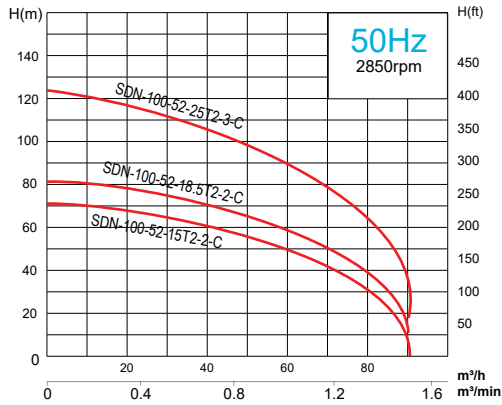

Performance Curves

SDN Series

Model (50/50Hz)	Motor Power		Rated Current (380V)	Outlet	Rated Capacity	Rated Head	Max Capacity	Max Head	Impeller Passage
	kW	HP	A	mm	m³/h	m	m³/h	m	mm
SDN-65-52-11T2-3-C	11	15	22	65	20	90	50	106	6
SDN-80-52-11T2-2-C	11	15	22	80	40	55	90	63	8
SDN-65-52-15T2-4-C	15	20	31	65	20	125	50	142	6
SDN-80-52-15T2-3-C	15	20	31	80	40	80	90	90	8
SDN-100-52-15T2-2-C	15	20	31	100	60	50	90	73	10
SDN-150-52-15T2-2-C	15	20	31	150	100	33	142	60	10
SDN-65-52-18.5T2-5-C	18.5	25	37.2	65	20	160	50	178	6
SDN-80-52-18.5T2-3-C	18.5	25	37.2	80	40	95	90	108	8
SDN-100-52-18.5T2-2-C	18.5	25	37.2	100	60	60	90	81	10
SDN-150-52-18.5T2-2-C	18.5	25	37.2	150	100	44	142	68	10
SDN-65-52-22T2-6-C	22	30	45	65	20	180	50	204	6
SDN-80-52-22T2-4-C	22	30	45	80	40	115	90	127	8
SDN-80-52-25T2-4-C	25	34	51	80	40	125	90	144	8
SDN-100-52-25T2-3-C	25	34	51	100	60	90	90	123	10
SDN-150-52-25T2-3-C	25	34	51	150	100	55	142	95	10
SDN-80-52-30T2-5-C	30	40	60.2	80	40	150	90	170	8
SDN-150-52-30T2-3-C	30	40	60.2	150	100	66	142	102	10
SDN-150-52-37T2-2-C	37	50	68	150	100	75	180	95	15
SDN-150-52-45T2-2-C	45	60	82	150	100	90	180	108	15
SDN-150-52-55T2-2-C	55	75	100	150	100	100	190	115	15
SDN-150-52-75T2-3-C	75	100	134	150	100	145	190	165	15

AQUA00013

Exclusively Distributed by

• mtp.com.au • sales@mtp.com.au • 1800 733 687

Performance Curves

SDN Series

Model (50/50Hz)	Motor Power		Rated Current (380V)	Motor Protector	Outlet mm	Rated Capacity m³/h	Rated Head m	Max Capacity m³/h	Max Head m	Impeller Passage mm
	kW	HP	A							
SDN-50-52-2.2T2-2-C	2.2	3	5.4	Built-in	50	10	34	30	38	6
SDN-65-52-2.2T2-1-C	2.2	3	5.4	Built-in	65	25	17	35	21	6
QXN10/2-3	3	4	7.2	Built-in	50	10	45	30	47	6
QXN12.5/2-4	4	5.5	8.8	Built-in	50	12.5	50	37	53	6
SDN-65-52-4.0T2-2-C	4	5.5	8.8	Built-in	65	25	30	40	43	6
QXN15/2-5.5	5.5	7.5	11.7	Built-in	50	15	57	35	59	6
QXN25/2-5.5	5.5	7.5	11.7	Built-in	65	25	45	40	62	6
QXN25/3-7.5	7.5	10	15.7	Built-in	65	25	60	45	76	6
QXN25/3-9.2	9.2	12.5	19.1	-	65	25	75	45	96	6