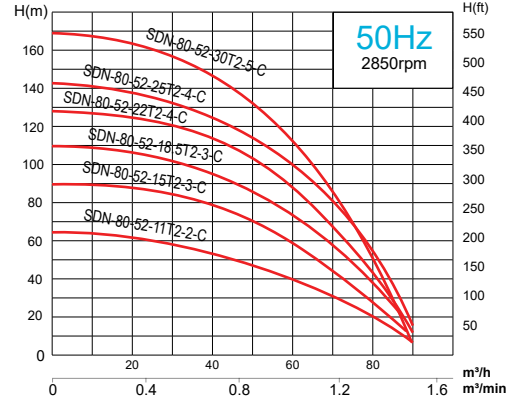

Performance Curves

SDN Series

Model (50/50Hz)	Motor Power		Rated Current (380V)	Outlet	Rated Capacity	Rated Head	Max Capacity	Max Head	Impeller Passage
	kW	HP	A	mm	m³/h	m	m³/h	m	mm
SDN-65-52-11T2-3-C	11	15	22	65	20	90	50	106	6
SDN-80-52-11T2-2-C	11	15	22	80	40	55	90	63	8
SDN-65-52-15T2-4-C	15	20	31	65	20	125	50	142	6
SDN-80-52-15T2-3-C	15	20	31	80	40	80	90	90	8
SDN-100-52-15T2-2-C	15	20	31	100	60	50	90	73	10
SDN-150-52-15T2-2-C	15	20	31	150	100	33	142	60	10
SDN-65-52-18.5T2-5-C	18.5	25	37.2	65	20	160	50	178	6
SDN-80-52-18.5T2-3-C	18.5	25	37.2	80	40	95	90	108	8
SDN-100-52-18.5T2-2-C	18.5	25	37.2	100	60	60	90	81	10
SDN-150-52-18.5T2-2-C	18.5	25	37.2	150	100	44	142	68	10
SDN-65-52-22T2-6-C	22	30	45	65	20	180	50	204	6
SDN-80-52-22T2-4-C	22	30	45	80	40	115	90	127	8
SDN-80-52-25T2-4-C	25	34	51	80	40	125	90	144	8
SDN-100-52-25T2-3-C	25	34	51	100	60	90	90	123	10
SDN-150-52-25T2-3-C	25	34	51	150	100	55	142	95	10
SDN-80-52-30T2-5-C	30	40	60.2	80	40	150	90	170	8
SDN-150-52-30T2-3-C	30	40	60.2	150	100	66	142	102	10
SDN-150-52-37T2-2-C	37	50	68	150	100	75	180	95	15
SDN-150-52-45T2-2-C	45	60	82	150	100	90	180	108	15
SDN-150-52-55T2-2-C	55	75	100	150	100	100	190	115	15
SDN-150-52-75T2-3-C	75	100	134	150	100	145	190	165	15

AQUA00013

Exclusively Distributed by

• mtp.com.au • sales@mtp.com.au • 1800 733 687

Performance Curves

SDN Series

Model (50/50Hz)	Motor Power		Rated Current (380V)	Motor Protector	Outlet mm	Rated Capacity m³/h	Rated Head m	Max Capacity m³/h	Max Head m	Impeller Passage mm
	kW	HP	A							
SDN-50-52-2.2T2-2-C	2.2	3	5.4	Built-in	50	10	34	30	38	6
SDN-65-52-2.2T2-1-C	2.2	3	5.4	Built-in	65	25	17	35	21	6
QXN10/2-3	3	4	7.2	Built-in	50	10	45	30	47	6
QXN12.5/2-4	4	5.5	8.8	Built-in	50	12.5	50	37	53	6
SDN-65-52-4.0T2-2-C	4	5.5	8.8	Built-in	65	25	30	40	43	6
QXN15/2-5.5	5.5	7.5	11.7	Built-in	50	15	57	35	59	6
QXN25/2-5.5	5.5	7.5	11.7	Built-in	65	25	45	40	62	6
QXN25/3-7.5	7.5	10	15.7	Built-in	65	25	60	45	76	6
QXN25/3-9.2	9.2	12.5	19.1	-	65	25	75	45	96	6