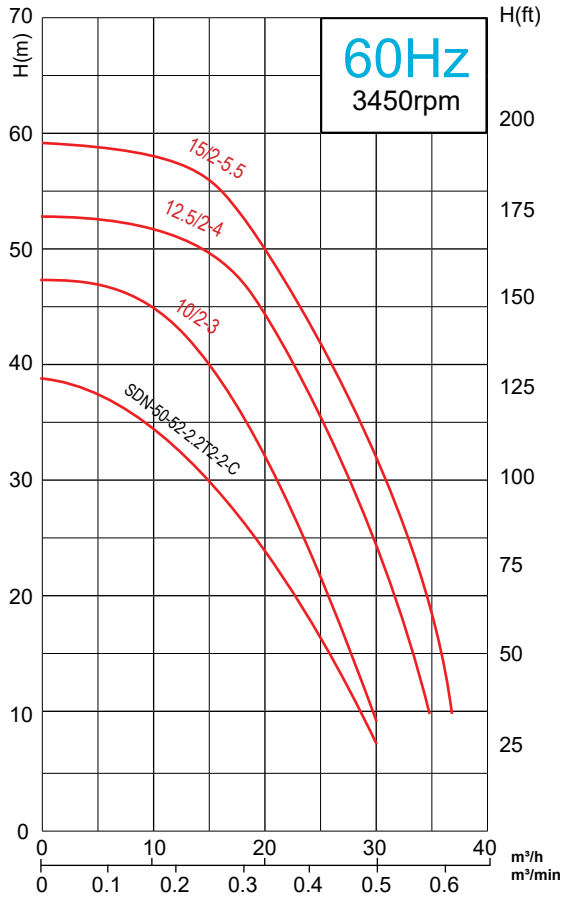

Performance Curves

SDN Series

Model (50/50Hz)	Motor Power		Rated Current (380V)	Outlet	Rated Capacity	Rated Head	Max Capacity	Max Head	Impeller Passage
	kW	HP	A	mm	m³/h	m	m³/h	m	mm
SDN-65-52-11T2-3-C	11	15	22	65	20	90	50	106	6
SDN-80-52-11T2-2-C	11	15	22	80	40	55	90	63	8
SDN-65-52-15T2-4-C	15	20	31	65	20	125	50	142	6
SDN-80-52-15T2-3-C	15	20	31	80	40	80	90	90	8
SDN-100-52-15T2-2-C	15	20	31	100	60	50	90	73	10
SDN-150-52-15T2-2-C	15	20	31	150	100	33	142	60	10
SDN-65-52-18.5T2-5-C	18.5	25	37.2	65	20	160	50	178	6
SDN-80-52-18.5T2-3-C	18.5	25	37.2	80	40	95	90	108	8
SDN-100-52-18.5T2-2-C	18.5	25	37.2	100	60	60	90	81	10
SDN-150-52-18.5T2-2-C	18.5	25	37.2	150	100	44	142	68	10
SDN-65-52-22T2-6-C	22	30	45	65	20	180	50	204	6
SDN-80-52-22T2-4-C	22	30	45	80	40	115	90	127	8
SDN-80-52-25T2-4-C	25	34	51	80	40	125	90	144	8
SDN-100-52-25T2-3-C	25	34	51	100	60	90	90	123	10
SDN-150-52-25T2-3-C	25	34	51	150	100	55	142	95	10
SDN-80-52-30T2-5-C	30	40	60.2	80	40	150	90	170	8
SDN-150-52-30T2-3-C	30	40	60.2	150	100	66	142	102	10
SDN-150-52-37T2-2-C	37	50	68	150	100	75	180	95	15
SDN-150-52-45T2-2-C	45	60	82	150	100	90	180	108	15
SDN-150-52-55T2-2-C	55	75	100	150	100	100	190	115	15
SDN-150-52-75T2-3-C	75	100	134	150	100	145	190	165	15

AQUA00013

Exclusively Distributed by

• mtp.com.au • sales@mtp.com.au • 1800 733 687

Performance Curves

SDN Series

Model (50/50Hz)	Motor Power		Rated Current (380V)	Motor Protector	Outlet mm	Rated Capacity m³/h	Rated Head m	Max Capacity m³/h	Max Head m	Impeller Passage mm
	kW	HP	A							
SDN-50-52-2.2T2-2-C	2.2	3	5.4	Built-in	50	10	34	30	38	6
SDN-65-52-2.2T2-1-C	2.2	3	5.4	Built-in	65	25	17	35	21	6
QXN10/2-3	3	4	7.2	Built-in	50	10	45	30	47	6
QXN12.5/2-4	4	5.5	8.8	Built-in	50	12.5	50	37	53	6
SDN-65-52-4.0T2-2-C	4	5.5	8.8	Built-in	65	25	30	40	43	6
QXN15/2-5.5	5.5	7.5	11.7	Built-in	50	15	57	35	59	6
QXN25/2-5.5	5.5	7.5	11.7	Built-in	65	25	45	40	62	6
QXN25/3-7.5	7.5	10	15.7	Built-in	65	25	60	45	76	6
QXN25/3-9.2	9.2	12.5	19.1	-	65	25	75	45	96	6