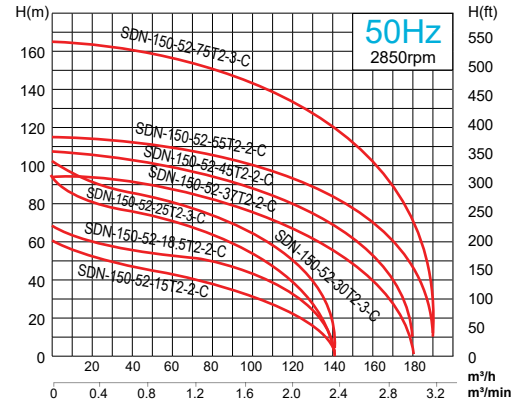

Performance Curves

SDN Series

Model (50/50Hz)	Motor Power		Rated Current (380V)	Outlet	Rated Capacity	Rated Head	Max Capacity	Max Head	Impeller Passage
	kW	HP	A	mm	m³/h	m	m³/h	m	mm
SDN-65-52-11T2-3-C	11	15	22	65	20	90	50	106	6
SDN-80-52-11T2-2-C	11	15	22	80	40	55	90	63	8
SDN-65-52-15T2-4-C	15	20	31	65	20	125	50	142	6
SDN-80-52-15T2-3-C	15	20	31	80	40	80	90	90	8
SDN-100-52-15T2-2-C	15	20	31	100	60	50	90	73	10
SDN-150-52-15T2-2-C	15	20	31	150	100	33	142	60	10
SDN-65-52-18.5T2-5-C	18.5	25	37.2	65	20	160	50	178	6
SDN-80-52-18.5T2-3-C	18.5	25	37.2	80	40	95	90	108	8
SDN-100-52-18.5T2-2-C	18.5	25	37.2	100	60	60	90	81	10
SDN-150-52-18.5T2-2-C	18.5	25	37.2	150	100	44	142	68	10
SDN-65-52-22T2-6-C	22	30	45	65	20	180	50	204	6
SDN-80-52-22T2-4-C	22	30	45	80	40	115	90	127	8
SDN-80-52-25T2-4-C	25	34	51	80	40	125	90	144	8
SDN-100-52-25T2-3-C	25	34	51	100	60	90	90	123	10
SDN-150-52-25T2-3-C	25	34	51	150	100	55	142	95	10
SDN-80-52-30T2-5-C	30	40	60.2	80	40	150	90	170	8
SDN-150-52-30T2-3-C	30	40	60.2	150	100	66	142	102	10
SDN-150-52-37T2-2-C	37	50	68	150	100	75	180	95	15
SDN-150-52-45T2-2-C	45	60	82	150	100	90	180	108	15
SDN-150-52-55T2-2-C	55	75	100	150	100	100	190	115	15
SDN-150-52-75T2-3-C	75	100	134	150	100	145	190	165	15

AQUA00013

Exclusively Distributed by

• mtp.com.au • sales@mtp.com.au • 1800 733 687

Performance Curves

SDN Series

Model (50/50Hz)	Motor Power		Rated Current (380V)	Motor Protector	Outlet mm	Rated Capacity m³/h	Rated Head m	Max Capacity m³/h	Max Head m	Impeller Passage mm
	kW	HP	A							
SDN-50-52-2.2T2-2-C	2.2	3	5.4	Built-in	50	10	34	30	38	6
SDN-65-52-2.2T2-1-C	2.2	3	5.4	Built-in	65	25	17	35	21	6
QXN10/2-3	3	4	7.2	Built-in	50	10	45	30	47	6
QXN12.5/2-4	4	5.5	8.8	Built-in	50	12.5	50	37	53	6
SDN-65-52-4.0T2-2-C	4	5.5	8.8	Built-in	65	25	30	40	43	6
QXN15/2-5.5	5.5	7.5	11.7	Built-in	50	15	57	35	59	6
QXN25/2-5.5	5.5	7.5	11.7	Built-in	65	25	45	40	62	6
QXN25/3-7.5	7.5	10	15.7	Built-in	65	25	60	45	76	6
QXN25/3-9.2	9.2	12.5	19.1	-	65	25	75	45	96	6